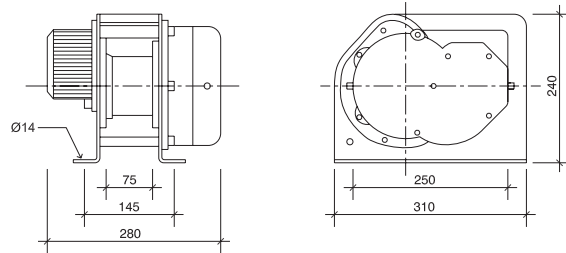

Dimensions

DH120 / 120A

DH500 / 500A

DH300 / 300A

Specifications

Model	DH120	DH120A	DH300	DH300A	DH500	DH500A
Stock Code	PDH120	PDH125	PDH300	PDH305	PDH500	PDH505
Rated Capacity kg	120	120	300	300	500	500
Voltage DC	12v	24v	12v	24v	12v	24v
No Load Amp	7	4	10	5	15	12
Full Load Amp	20	10	40	18	50	30
V	20 x 10	20 x 10	40 x 18	40 x 18	50 x 30	50 x 30
Speed m/min	5				4	4
Gear Ratio	56:1	56:1	240:1		276:1	
Wire Rope Ømm x m	4 x 5	4 x 5	4.8 x 12		6.2 x 12	
Weight kg	17	17	27	27	27	27