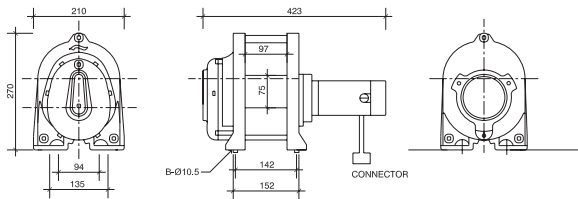

Dimensions

DH120 / 120A

DH500 / 500A

DH300 / 300A

Specifications

Model	DH120	DH120A	DH300	DH300A	DH500	DH500A
Stock Code	PDH120	PDH125	PDH300	PDH305	PDH500	PDH505
Rated Capacity kg	120	120	300	300	500	500
Voltage DC	12v	24v	12v	24v	12v	24v
No Load Amp	7	4	10	5	15	12
Full Load Amp	20	10	40	18	50	30
V	20 x 10	20 x 10	40 x 18	40 x 18	50 x 30	50 x 30
Speed m/min	5				4	4
Gear Ratio	56:1	56:1	240:1		276:1	
Wire Rope Ømm x m	4 x 5	4 x 5	4.8 x 12		6.2 x 12	
Weight kg	17	17	27	27	27	27