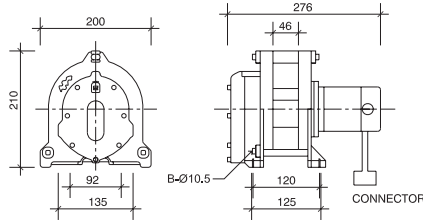

Dimensions

DH120 / 120A

DH500 / 500A

DH300 / 300A

Specifications

Model	DH120	DH120A	DH300	DH300A	DH500	DH500A
Stock Code	PDH120	PDH125	PDH300	PDH305	PDH500	PDH505
Rated Capacity kg	120	120	300	300	500	500
Voltage DC	12v	24v	12v	24v	12v	24v
No Load Amp	7	4	10	5	15	12
Full Load Amp	20	10	40	18	50	30
V	20 x 10	20 x 10	40 x 18	40 x 18	50 x 30	50 x 30
Speed m/min	5				4	4
Gear Ratio	56:1	56:1	240:1		276:1	
Wire Rope Ømm x m	4 x 5	4 x 5	4.8 x 12		6.2 x 12	
Weight kg	17	17	27	27	27	27