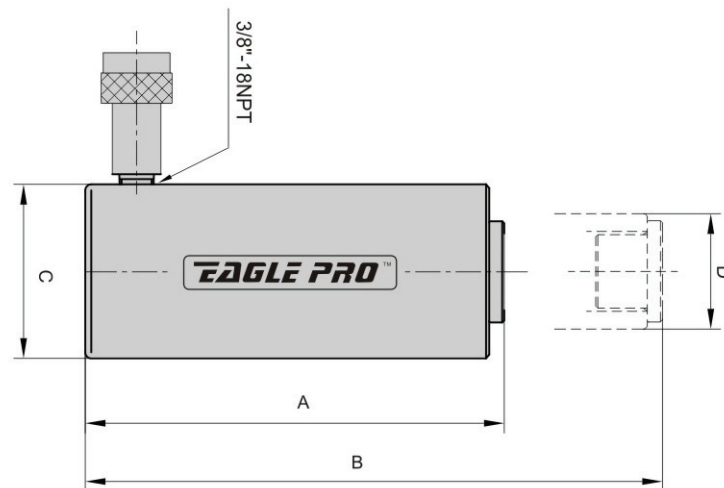

## Features

1. Light weight, easy to transport
2. High strength aluminium material - corrosion resistant
3. Used in extreme conditions
4. Single acting spring return

Capacity @ 700 bar tonne	20			30			55			100	
Stroke mm	53	104	156	54	104	156	54	105	155	54	159
Product Code	PESA202	PESA204	PESA206	PESA302	PESA304	PESA306	PESA552	PESA554	PESA556	PESA1002	PESA1006
Oil Capacity cm <sup>3</sup>	154	299	444	227	440	653	367	745	1110	718	2116
Effective Area cm <sup>2</sup>	28.5			42			71			133	
Collapsed Height A mm	162	213	263.5	187	238	288	171	222	273	197	298.5
Extended Height B mm	215	217	419	241	342	444	225	327	428	251	457.5
Outside Diametre C mm	95.3			108			133.5			187.4	
Piston Rod Diametre D mm	50.8			63.5			79			104.8	
Weight kg	3.5	4.3	5.2	5.1	5.9	6.8	7.4	9.1	11.1	15.2	22.8