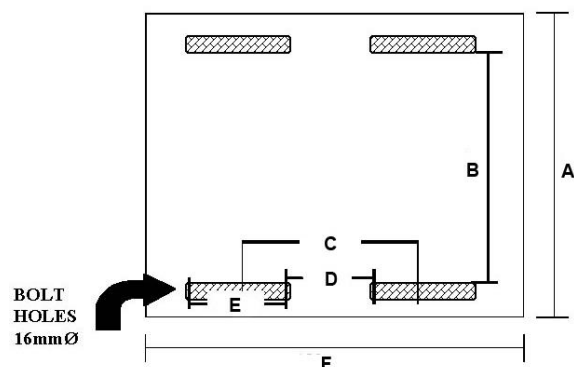

The information shown is to be used as a guide only. Specifications are subject to change without notice. All materials handling or lifting jobs should be assessed individually. Pacific Hoists products are NOT to be used for lifting or lowering persons.

HEAD OFFICE

24 Foundry Rd,
Seven Hills NSW 2147 Australia
| P +61 2 8825 6900
| F +61 2 8825 6999
| E sales@pacifichoists.com.au

WESTERN AUSTRALIA

Unit 1, 31 Colin Jamieson Drive,
Welshpool WA 6106 Australia
| P +61 8 6253 1000
| F +61 8 9458 9840
| E sales@pacifichoists.com.au

NEW ZEALAND

11 Druces Rd,
Wiri 2104 Auckland New Zealand
| P +64 9 263 5566
| F +64 9 263 5567
| E info@pacifichoists.co.nz