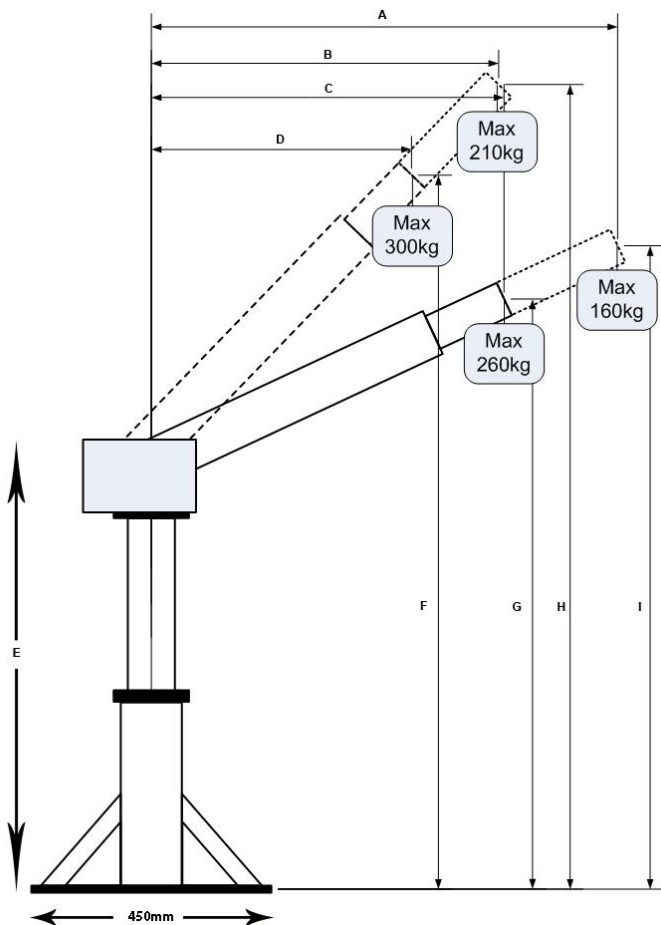

Specifications

MODEL	MYT300B	MYT300M	MYT300E	MYT300F
Stock Code	MYT300	MYT318	MYT312	MYT324
Rated Capacity (kg)	300	300	300	300
Rope Length (m)	Nil	6	12	12
Winch Type	Nil	Manual brake	12V DC	24V DC
Net Weight (kg)	68	78	83	83

Dimensions (in mm)

Pacific My-T-Lift

MODEL	MYT300	BASE PLATE
A	1790	455
B	1490	379
C	1290	195
D	1110	70
E	920	123
F	1730	450
G	1330	-
H	2030	-
I	1510	-