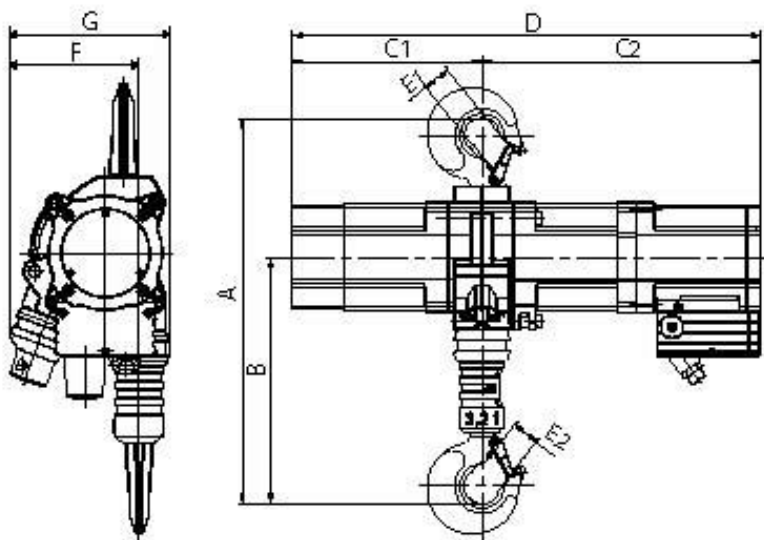

## Specifications

Model	3TI - SUBSEA	6TI - SUBSEA
Stock Code	JDN737	JDN767
Rated Capacity (tonne)	3.2	6.3
Weight with standard 3m lift (kg)	150	161.5
Motor Output (kW)	3	3
Chain Dimension (mm)	13 x 36	13 x 36
No. of Chain Strands	1	2
Air Pressure (bar)	6	6
Air Consumption at full load (m <sup>3</sup> /min)		
Lifting	4	4
Lowering	5.5	5.5
Air Connection	G1	G1
Lifting speed at full load (m/min)	2.3	1.2
Lowering speed at full load (m/min)	5.4	2.7
Length of Control at standard lift (m)	2	2
Max. water depth (m)	55 <sup>2</sup>	55 <sup>2</sup>

## Dimensions (in mm)

Model	3TI - SUBSEA	6TI - SUBSEA
A	593	674
B	373	454
C1	300	300
C2	455	455
D	755	755
E1	40	40
E2	30	40
F	187	154
G	233	233

The information shown is to be used as a guide only. Specifications are subject to change without notice. All materials handling or lifting jobs should be assessed individually. Pacific Hoists products are NOT to be used for lifting or lowering persons.